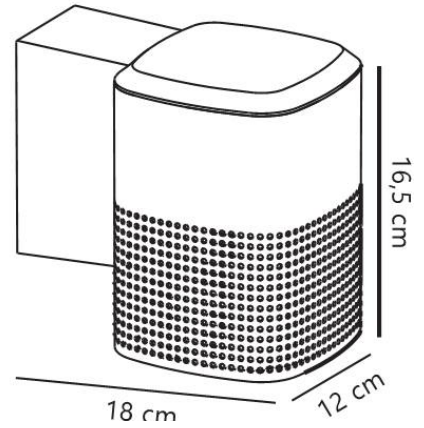

SIDARA | WALL LIGHT | SEASIDE ANTHRACITE

2618421250

nordlux®

Item Number: 2618421250

EAN: 5704924025778

TUN: 2513824

Colour: Seaside anthracite

Primary material: Aluminium

Secondary material: Polycarbonate

IP degree: IP54

Socket type: E27

IK degree: IK05

Class (Class 1, Class 2, Class 3):

Class 1 (Earth contact)

Parallel connection: No

Suitable for Seaside: Yes

Voltage (V): 220-240 Volt

Maximum bulb wattage (W): 15

Height (cm) : 16.5

Width (cm): 12

Pcs Per Master Carton: 3

Sales Box Height (cm): 18.5

Sales Box Width(cm): 19.5

Sales Box Depth (cm): 14

Sales Box Volume m³ : 0.0051

Product net weight (kg): 0.8

Decorative perforated design • Beautiful light effect • Extra durable material suitable for coastal areas (Designed For Seaside) • 10-year guarantee on surface deterioration