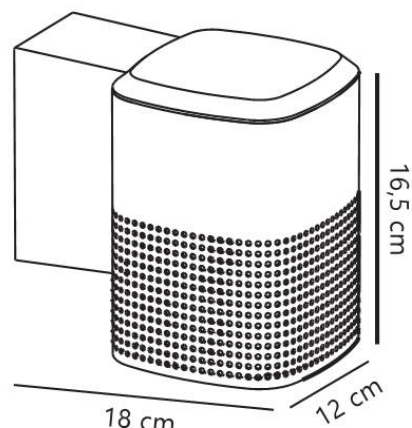

SIDARA | WALL LIGHT | SEASIDE BROWN METALLIC nordlux®

2618421218

Item Number: 2618421218

EAN: 5704924025761

TUN: 2513823

Colour: Seaside brown metallic

Primary material: Aluminium

Secondary material: Polycarbonate

IP degree: IP54

Socket type: E27

IK degree: IK05

Class (Class 1, Class 2, Class 3):

Class 1 (Earth contact)

Parallel connection: No

Suitable for Seaside: Yes

Voltage (V): 220-240 Volt

Maximum bulb wattage (W): 15

Height (cm) : 16.5

Width (cm): 12

Pcs Per Master Carton: 3

Sales Box Height (cm): 18.5

Sales Box Width(cm): 19.5

Sales Box Depth (cm): 14

Sales Box Volume m³ : 0.0051