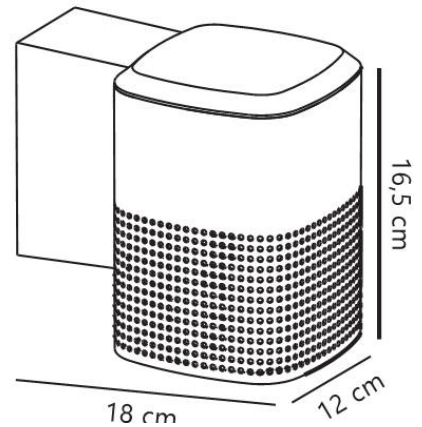

SIDARA | WALL LIGHT | SEASIDE BLACK

2618421203

nordlux®

Item Number: 2618421203

EAN: 5704924025716

TUN: 2513822

Colour: Seaside black

Primary material: Aluminium

Secondary material: Polycarbonate

IP degree: IP54

Socket type: E27

IK degree: IK05

Class (Class 1, Class 2, Class 3):

Class 1 (Earth contact)

Parallel connection: No

Suitable for Seaside: Yes

Voltage (V): 220-240 Volt

Maximum bulb wattage (W): 15

Height (cm) : 16.5

Width (cm): 12

Pcs Per Master Carton: 3

Sales Box Height (cm): 18.5

Sales Box Width(cm): 19.5

Sales Box Depth (cm): 14

Sales Box Volume m³ : 0.0051

Product net weight (kg): 0.8

Decorative perforated design • Beautiful light effect • Extra durable material suitable for coastal areas (Designed For Seaside) • 10-year guarantee on surface deterioration