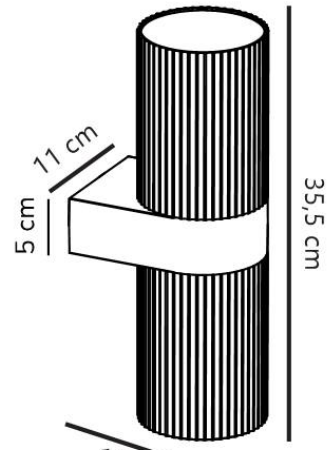

KYKLOP RIPPLE MAXI | WALL LIGHT | BLACK

2618231003

nordlux®

Item Number: 2618231003
EAN: 5704924025679
TUN: 2513797

Colour: Black
Primary material: Metal
Secondary material: Glass

IP degree: IP54

Socket type: E27
IK degree: IK05
Class (Class 1, Class 2, Class 3):
Class 1 (Earth contact)
Parallel connection: Yes
Suitable for Seaside: No
Voltage (V): 220-240 Volt
Maximum bulb wattage (W): 15
Height (cm) : 35.5
Width (cm): 11
Shade Diameter (cm): 11

Length (cm): 11
Mount directly into insulation: No

Pcs Per Master Carton: 3
Sales Box Height (cm): 36
Sales Box Width(cm): 16.5
Sales Box Depth (cm): 12
Sales Box Volume m³ : 0.0071
Product net weight (kg): 1.65

Beautiful, rippled surface • Lights both up and down • Parallel connection possible

Kyklop Ripple Maxi is a modern and elegant wall light designed by Danish design duo Says Who. Light is cast both upwards and downwards, creating an interesting lighting effect on the wall. Made from black metal with a beautiful rippled surface.