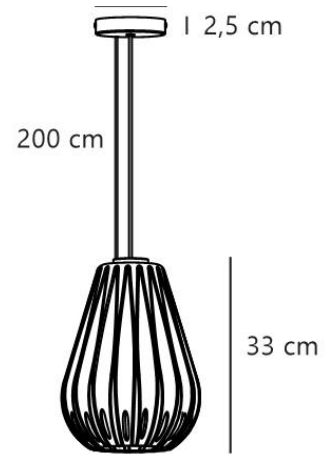

# SALLINO | PENDANT | OPAL WHITE

2612363001

nordlux®

Item Number: 2612363001

EAN: 5704924027192

TUN: 2530691

Colour: Opal white

Primary material: Glass

Secondary material: Metal

Colour of the cable: White

Length of the cable (cm): 200

Surface material of the cable: Plastic

Is the cable replaceable: No

IP degree: IP20

Socket type: E27

Class (Class 1, Class 2, Class 3):

Class 2 (Double isolated)

Parallel connection: No

Voltage (V): 220-240 Volt

Maximum bulb wattage (W): 15

Height (cm) : 33

Shade Diameter (cm): 24

Length (cm): 24

Pcs Per Master Carton: 3

Sales Box Height (cm): 42

Sales Box Width(cm): 31

Sales Box Depth (cm): 31

Sales Box Volume m<sup>3</sup> : 0.0404

Product net weight (kg): 2.223

**Provides a soft, diffused light • Elegant "pleated" opal glass**