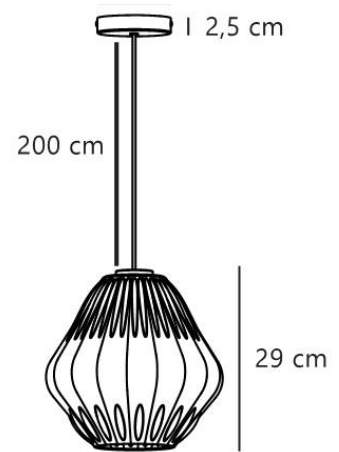

MALUCA | PENDANT | OPAL WHITE

2612343001

nordlux®

Item Number: 2612343001

EAN: 5704924027185

TUN: 2530689

Colour: Opal white

Primary material: Glass

Secondary material: Metal

Colour of the cable: White

Length of the cable (cm): 200

Surface material of the cable: Plastic

Is the cable replaceable: No

IP degree: IP20

Socket type: E27

Class (Class 1, Class 2, Class 3):

Class 2 (Double isolated)

Parallel connection: No

Voltage (V): 220-240 Volt

Maximum bulb wattage (W): 15

Height (cm) : 29

Shade Diameter (cm): 29

Length (cm): 29

Pcs Per Master Carton: 2

Sales Box Height (cm): 38

Sales Box Width(cm): 36.5

Sales Box Depth (cm): 36.5

Sales Box Volume m³ : 0.0506

Product net weight (kg): 2.23

Provides a soft, diffused light • Elegant "pleated" opal glass

Maluca combines classic shapes with modern simplicity. The shade in matt opal glass provides a soft, diffused light that creates a warm and welcoming atmosphere. The subtle pleated details add texture and character to the elegant design.