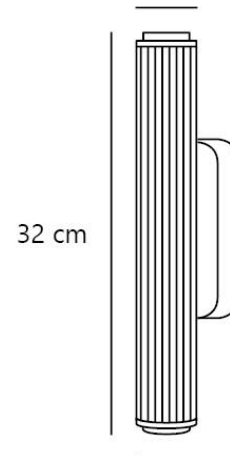

# VIRELLE 32 | WALL LIGHT | BRASS

2610221035

nordlux®

Item Number: 2610221035  
EAN: 5704924025969  
TUN: 2514008

Colour: Brass  
Primary material: Plastic  
Secondary material: Metal

IP degree: IP44  
Socket type: LED – Non-replaceable  
light source

IK degree: IK02  
Class (Class 1, Class 2, Class 3):  
Class 2 (Double isolated)  
Parallel connection: No  
Voltage (V): 220-240 Volt  
Height (cm) : 32  
Width (cm): 5.5  
Length (cm): 5.5

Pcs Per Master Carton: 3  
Sales Box Height (cm): 33  
Sales Box Width(cm): 5.9

Sales Box Depth (cm): 10.4  
Sales Box Volume m<sup>3</sup> : 0.002  
Product net weight (kg): 0.5

Brightness of light (Lumen): 760  
Colour temperature (Kelvin):  
3000/4000  
Ra-value : 90  
Lifetime (hours): 35000  
Beam angle (°) : 150  
Energy class: E  
Actual watt (W): 8

This decorative Virelle wall light has a ribbed diffuser that softens the light and adds a subtle texture. With an IP44 rating, it's suitable for bathrooms. Choose between white light (3000K) or cold white light (4000K) during installation. High light quality (RA90) ensures accurate colour rendering.