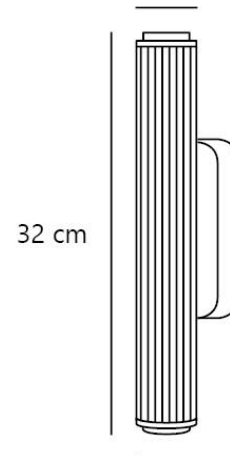

# VIRELLE 32 | WALL LIGHT | BLACK

2610221003

nordlux®

Item Number: 2610221003  
EAN: 5704924025976  
TUN: 2514007

Colour: Black  
Primary material: Plastic  
Secondary material: Metal

IP degree: IP44  
Socket type: LED – Non-replaceable  
light source

IK degree: IK02  
Class (Class 1, Class 2, Class 3):  
Class 2 (Double isolated)  
Parallel connection: No  
Voltage (V): 220-240 Volt  
Height (cm) : 32  
Width (cm): 5.5  
Length (cm): 5.5

Pcs Per Master Carton: 3  
Sales Box Height (cm): 33  
Sales Box Width(cm): 5.9

Sales Box Depth (cm): 10.4  
Sales Box Volume m<sup>3</sup> : 0.002  
Product net weight (kg): 0.5

Brightness of light (Lumen): 760  
Colour temperature (Kelvin):  
3000/4000  
Ra-value : 90  
Lifetime (hours): 35000  
Beam angle (°) : 150  
Energy class: E  
Actual watt (W): 8

This decorative Virelle wall light has a ribbed diffuser that softens the light and adds a subtle texture. With an IP44 rating, it's suitable for bathrooms. Choose between white light (3000K) or cold white light (4000K) during installation. High light quality (RA90) ensures accurate colour rendering.