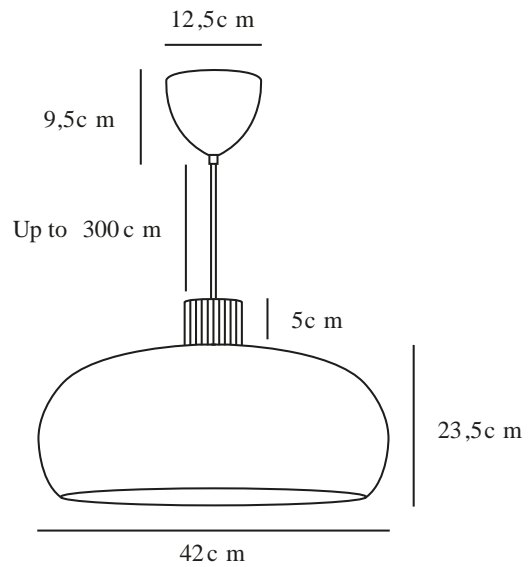

AURELIO | PENDANT | BLACK

2520103003

Voltage (V): 220-240 Volt
IP degree: IP20
Maximum bulb wattage (W): 25
Class (Class 1, Class 2, Class 3):
Class 2 (Double isolated)
Socket type: E27
Parallel connection: False

Height (cm) : 23.5
Shade Diameter (cm): 42
Length (cm): 42
EAN: 5704924024078
Item Number: 2520103003
Pcs Per Master Carton: 2

Sales Box Height (cm): 48.5
Sales Box Width(cm): 48
Sales Box Depth (cm): 20
Sales Box Volume m³ : 0.0466
Product net weight (kg): 2.28

Primary material: Metal
Secondary material: Wood
Colour of the cable: Black
Length of the cable (cm): 300
Surface material of the cable:
Textile
Is the cable replaceable: False
Colour: Black

- Mixed materials – wood and rough metal • Organic and minimalistic design
- Creates a beautiful light effect around the wooden top