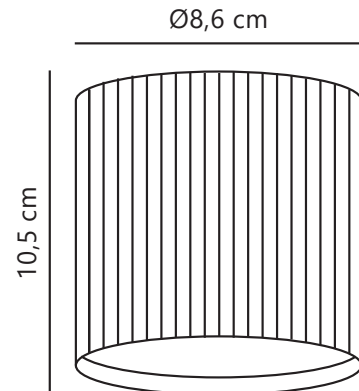

KYKLOP RIPPLE | CEILING LIGHT | BLACK

2518316003

nordlux®

Item Number: 2518316003

EAN: 5704924023477

TUN: 2427525

Colour: Black

Primary material: Aluminium

Secondary material: Glass

IP degree: IP54

Socket type: GU10

IK degree: IK05

Class (Class 1, Class 2, Class 3):

Class 2 (Double isolated)

Parallel connection: Yes

Suitable for Seaside: No

Voltage (V): 220-240 Volt

Maximum bulb wattage (W): 15

Height (cm) : 10.5

Shade Diameter (cm): 8.6

Pcs Per Master Carton: 3

Sales Box Height (cm): 11.5

Sales Box Width(cm): 9.5

Sales Box Depth (cm): 9.5

Sales Box Volume m³ : 0.001

Product net weight (kg): 0.29

Beautiful, rippled surface • Parallel connection possible

Kyklop Ripple is a modern and elegant ceiling light designed by Danish duo Says Who. Its beautifully rippled surface creates a distinctive and stylish look.