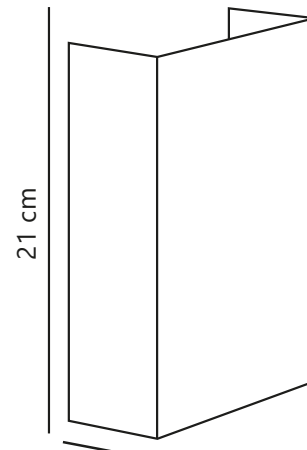

# FOLD 15 | WALL LIGHT | SEASIDE BLACK

2518041203

nordlux®

Item Number: 2518041203

EAN: 5704924023736

TUN: 2427568

Colour: Seaside black

Primary material: Aluminium

Secondary material: Plastic

IP degree: IP54

Socket type: LED – Non-replaceable  
light source

IK degree: IK05

Class (Class 1, Class 2, Class 3):

Class 1 (Earth contact)

Parallel connection: Yes

Suitable for Seaside: Yes

Voltage (V): 220-240 Volt

Height (cm) : 21

Width (cm): 15

Projection (cm): 4.5

Pcs Per Master Carton: 3

Sales Box Height (cm): 11.5

Sales Box Width(cm): 6

Sales Box Depth (cm): 16

Sales Box Volume m<sup>3</sup> : 0.0011

Product net weight (kg): 1.16

Brightness of light (Lumen): 400

Colour temperature (Kelvin): 3000

Ra-value : 80

Lifetime (hours): 30000

Beam angle (°) : 360

Energy class: E