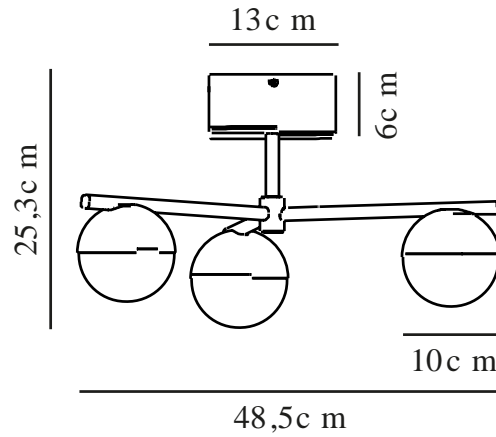

CONTINA | CEILING LIGHT | BRUSHED BRASS

2512096035

nordlux®

Voltage (V): 220-240 Volt
IP degree: IP20
Maximum bulb wattage (W): 5
Class (Class 1, Class 2, Class 3):
Class 2 (Double isolated)
Socket type: G9
Parallel connection: False

Primary material: Metal
Secondary material: Glass
Colour: Brushed brass

Height (cm) : 25.3
Shade Diameter (cm): 10
Shade Height (cm): 5
Lenght (cm): 48.5

EAN: 5704924024313
TUN: 2439874
Item Number: 2512096035
Pcs Per Master Carton: 3

Sales Box Height (cm): 40.5
Sales Box Width(cm): 39.5
Sales Box Depth (cm): 22
Sales Box Volume m³ : 0.0352
Product net weight (kg): 1.32

- Contemporary Art Deco style • Opal white mouth-blown glass
- Three lamp heads emit a practical light