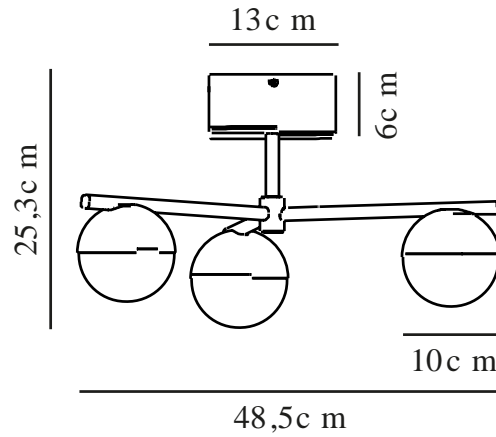

CONTINA | CEILING LIGHT | BLACK

2512096003

nordlux®

Voltage (V): 220-240 Volt
IP degree: IP20
Maximum bulb wattage (W): 5
Class (Class 1, Class 2, Class 3):
Class 2 (Double isolated)
Socket type: G9
Parallel connection: False

Primary material: Metal
Secondary material: Glass
Colour: Black

Height (cm) : 25.3
Shade Diameter (cm): 10
Shade Height (cm): 5
Lenght (cm): 48.5

EAN: 5704924024306
TUN: 2439873
Item Number: 2512096003
Pcs Per Master Carton: 3

Sales Box Height (cm): 40.5
Sales Box Width(cm): 39.5
Sales Box Depth (cm): 22
Sales Box Volume m³ : 0.0352
Product net weight (kg): 1.32

- Contemporary Art Deco style
- Opal white mouth-blown glass
- Three lamp heads emit a practical light