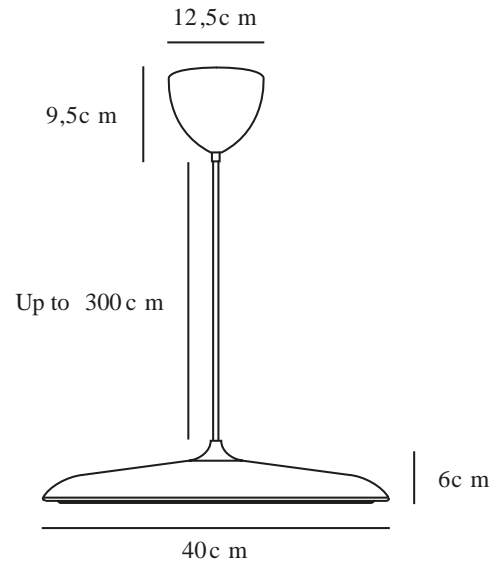

ARTIST 40 | PENDANT | COPPER

2420223030

Voltage (V): 220-240 Volt
IP degree: IP20
Class (Class 1, Class 2, Class 3):
Class 2 (Double isolated)
Socket type: LED – Non-replaceable light source
Parallel connection: False

Primary material: Metal
Secondary material: Plastic
Colour of the cable: Black
Length of the cable (cm): 300
Surface material of the cable:
Textile
Is the cable replaceable: False
Colour: Copper

Height (cm) : 6
Shade Diameter (cm): 40
Shade Height (cm): 6
Lenght (cm): 40

EAN: 5704924022623
Item Number: 2420223030
Pcs Per Master Carton: 1
Sales Box Height (cm): 48

Sales Box Width(cm): 52
Sales Box Depth (cm): 15
Sales Box Volume m³ : 0.0374
Product net weight (kg): 2.2

Brightness of light (Lumen): 2300
Colour temperature (Kelvin): 3000
Ra-value : 90
Lifetime (hours): 30000
Energy class: E
Actual watt (W): 25