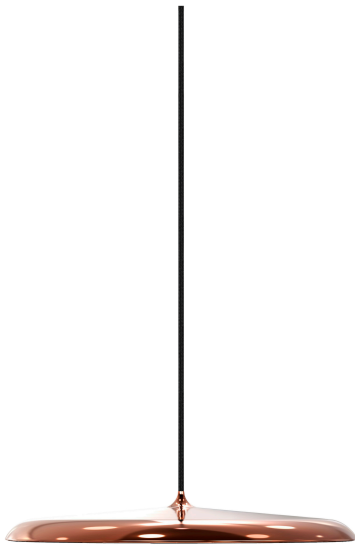

ARTIST 40 | PENDANT | COPPER

2420223030

Voltage (V): 220-240 Volt
IP degree: IP20
Class (Class 1, Class 2, Class 3):
Class 2 (Double isolated)
Socket type: LED – Non-replaceable light source
Parallel connection: False

Primary material: Metal
Secondary material: Plastic
Colour of the cable: Black
Length of the cable (cm): 300
Surface material of the cable:
Textile
Is the cable replaceable: False
Colour: Copper

Height (cm) : 6
Shade Diameter (cm): 40
Shade Height (cm): 6
Lenght (cm): 40

- Modern classic • Slim and timeless design • Dimmable
- Soft and diffused light • Long LED lifespan (30,000 hours)

ENERGY label showing energy class E, 22 kWh/1000h, and QR code.

Design For The People
2420223030