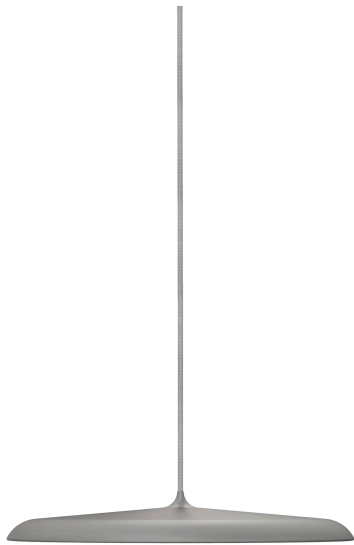

ARTIST 40 | PENDANT | GREY

2420223010

Voltage (V): 220-240 Volt
IP degree: IP20
Class (Class 1, Class 2, Class 3):
Class 2 (Double isolated)
Socket type: LED – Non-replaceable light source
Parallel connection: False

Primary material: Metal
Secondary material: Plastic
Colour of the cable: Grey
Length of the cable (cm): 300
Surface material of the cable:
Textile
Is the cable replaceable: False
Colour: Grey

Height (cm) : 6
Shade Diameter (cm): 40
Shade Height (cm): 6
Lenght (cm): 40

EAN: 5704924022616
Item Number: 2420223010
Pcs Per Master Carton: 1
Sales Box Height (cm): 48

Sales Box Width(cm): 52
Sales Box Depth (cm): 15
Sales Box Volume m³ : 0.0374
Product net weight (kg): 2.2

Brightness of light (Lumen): 2300
Colour temperature (Kelvin): 3000
Ra-value : 90
Lifetime (hours): 30000
Energy class: E
Actual watt (W): 25

- Modern classic • Slim and timeless design • Dimmable
- Soft and diffused light • Long LED lifespan (30,000 hours)

With its contemporary design and minimalist form, the award-winning Artist by Danish designer Bønnelycke MDD has earned its place as a modern classic. True to its name, the design draws inspiration from the world of music, particularly the graceful curves of a drum kit cymbal.