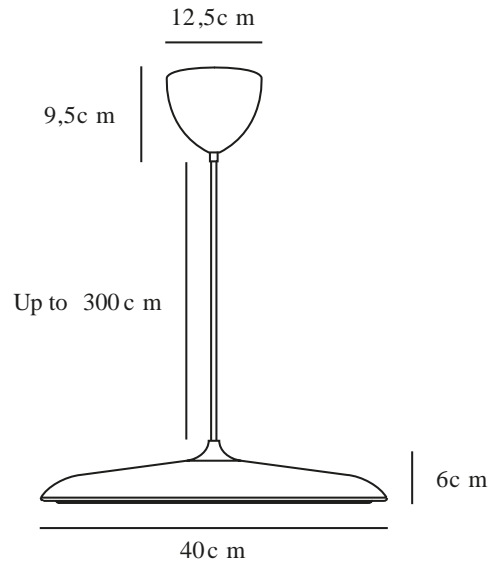

ARTIST 40 | PENDANT | GREY

2420223010

Voltage (V): 220-240 Volt
IP degree: IP20
Class (Class 1, Class 2, Class 3):
Class 2 (Double isolated)
Socket type: LED – Non-replaceable light source
Parallel connection: False

Primary material: Metal
Secondary material: Plastic
Colour of the cable: Grey
Length of the cable (cm): 300
Surface material of the cable:
Textile
Is the cable replaceable: False
Colour: Grey

Height (cm) : 6
Shade Diameter (cm): 40
Shade Height (cm): 6
Lenght (cm): 40

EAN: 5704924022616
Item Number: 2420223010
Pcs Per Master Carton: 1
Sales Box Height (cm): 48

Sales Box Width(cm): 52
Sales Box Depth (cm): 15
Sales Box Volume m³ : 0.0374
Product net weight (kg): 2.2

Brightness of light (Lumen): 2300
Colour temperature (Kelvin): 3000
Ra-value : 90
Lifetime (hours): 30000
Energy class: E
Actual watt (W): 25