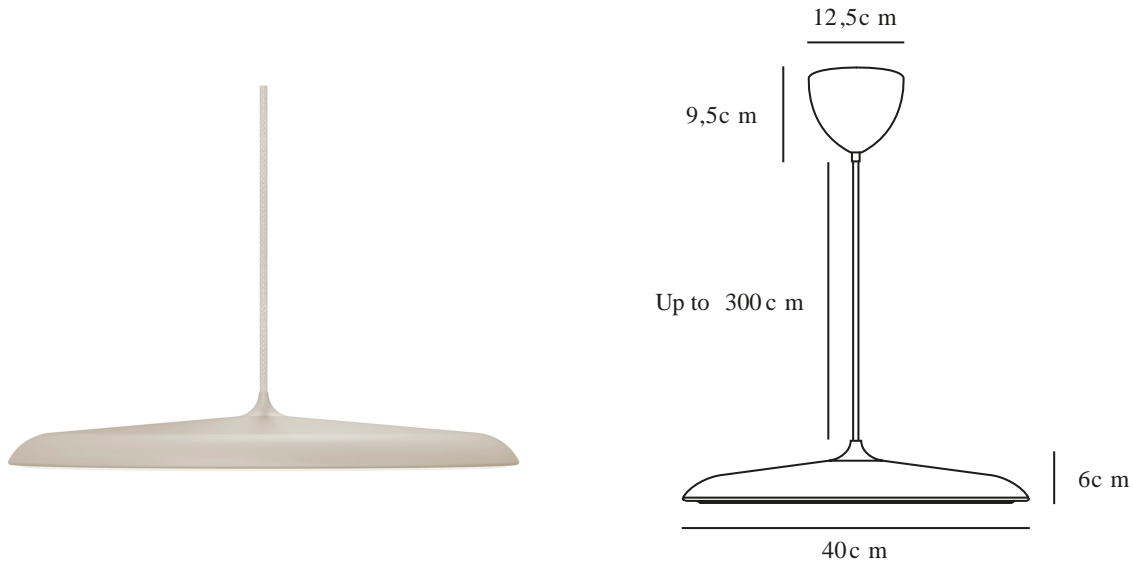

ARTIST 40 | PENDANT | BEIGE

2420223009

Voltage (V): 220-240 Volt
IP degree: IP20
Class (Class 1, Class 2, Class 3):
Class 2 (Double isolated)
Socket type: LED – Non-replaceable light source
Parallel connection: False

Primary material: Metal
Secondary material: Plastic
Colour of the cable: Beige
Length of the cable (cm): 300
Surface material of the cable:
Textile
Is the cable replaceable: False
Colour: Beige

Height (cm) : 6
Shade Diameter (cm): 40
Shade Height (cm): 6
Lenght (cm): 40

EAN: 5704924022609
Item Number: 2420223009
Pcs Per Master Carton: 1
Sales Box Height (cm): 48

Sales Box Width(cm): 52
Sales Box Depth (cm): 15
Sales Box Volume m³ : 0.0374
Product net weight (kg): 2.2

Brightness of light (Lumen): 2300
Colour temperature (Kelvin): 3000
Ra-value : 90
Lifetime (hours): 30000
Energy class: E
Actual watt (W): 25