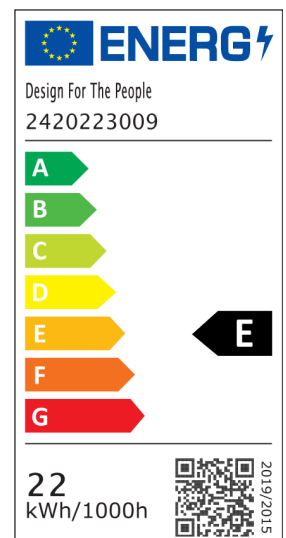

With its contemporary design and minimalist form, the award-winning Artist by Danish designer Bønnelycke MDD has earned its place as a modern classic. True to its name, the design draws inspiration from the world of music, particularly the graceful curves of a drum kit cymbal.

This year, Artist celebrates its 10th anniversary, and to mark the occasion, we have added a range of new, beautiful colours to the series.