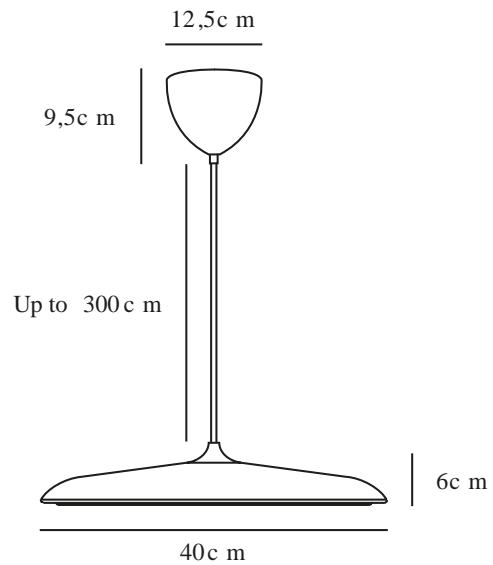

ARTIST 40 | PENDANT | BLACK

2420223003

Voltage (V): 220-240 Volt
IP degree: IP20
Class (Class 1, Class 2, Class 3):
Class 2 (Double isolated)
Socket type: LED – Non-replaceable light source
Parallel connection: False

Primary material: Metal
Secondary material: Plastic
Colour of the cable: Black
Length of the cable (cm): 300
Surface material of the cable:
Textile
Is the cable replaceable: False
Colour: Black

Height (cm) : 6
Shade Diameter (cm): 40
Shade Height (cm): 6
Length (cm): 40

EAN: 5704924022593
Item Number: 2420223003
Pcs Per Master Carton: 1
Sales Box Height (cm): 52

Sales Box Width(cm): 48
Sales Box Depth (cm): 15
Sales Box Volume m³ : 0.0374
Product net weight (kg): 2.2

Brightness of light (Lumen): 2300
Colour temperature (Kelvin): 3000
Ra-value : 90
Lifetime (hours): 30000
Energy class: E
Actual watt (W): 25