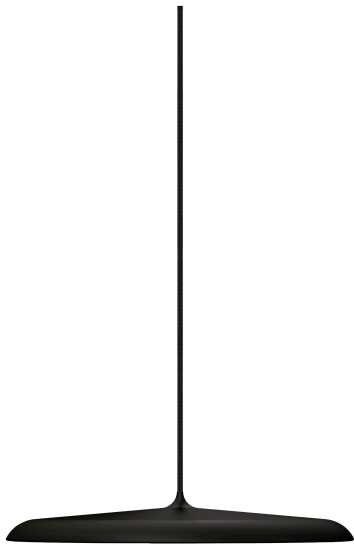

ARTIST 40 | PENDANT | BLACK

2420223003

Voltage (V): 220-240 Volt
IP degree: IP20
Class (Class 1, Class 2, Class 3):
Class 2 (Double isolated)
Socket type: LED – Non-replaceable light source
Parallel connection: False

Primary material: Metal
Secondary material: Plastic
Colour of the cable: Black
Length of the cable (cm): 300
Surface material of the cable:
Textile
Is the cable replaceable: False
Colour: Black

Height (cm) : 6
Shade Diameter (cm): 40
Shade Height (cm): 6
Length (cm): 40

EAN: 5704924022593
Item Number: 2420223003
Pcs Per Master Carton: 1
Sales Box Height (cm): 52

Sales Box Width(cm): 48
Sales Box Depth (cm): 15
Sales Box Volume m³ : 0.0374
Product net weight (kg): 2.2

Brightness of light (Lumen): 2300
Colour temperature (Kelvin): 3000
Ra-value : 90
Lifetime (hours): 30000
Energy class: E
Actual watt (W): 25