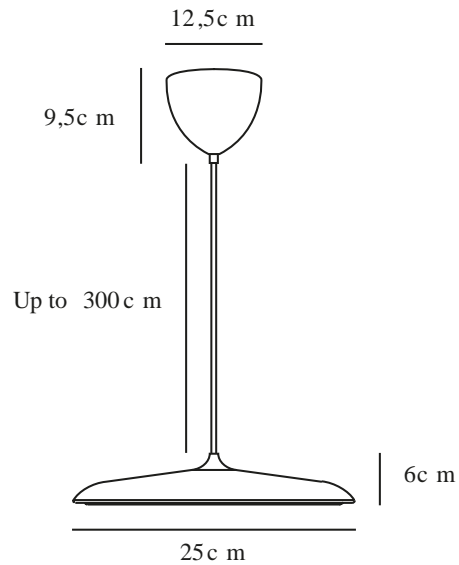

ARTIST 25 | PENDANT | COPPER

2420203030

Voltage (V): 220-240 Volt
IP degree: IP20
Class (Class 1, Class 2, Class 3):
Class 2 (Double isolated)
Socket type: LED – Non-replaceable light source
Parallel connection: False

Primary material: Metal
Secondary material: Plastic
Colour of the cable: Black
Length of the cable (cm): 300
Surface material of the cable: Textile
Is the cable replaceable: False
Colour: Copper

Height (cm) : 6
Shade Diameter (cm): 25
Shade Height (cm): 6
Lenght (cm): 25

EAN: 5704924022586
Item Number: 2420203030
Pcs Per Master Carton: 2
Sales Box Height (cm): 38

Sales Box Width(cm): 32
Sales Box Depth (cm): 15
Sales Box Volume m³ : 0.0182
Product net weight (kg): 1.15