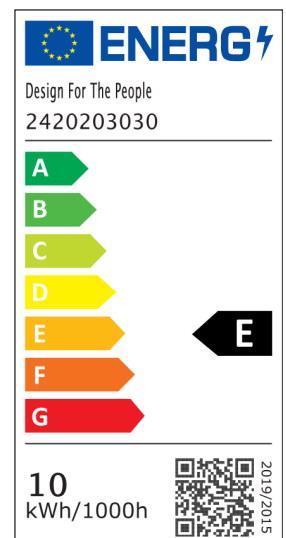

ARTIST 25 | PENDANT | COPPER

2420203030

Voltage (V): 220-240 Volt
IP degree: IP20
Class (Class 1, Class 2, Class 3):
Class 2 (Double isolated)
Socket type: LED – Non-replaceable light source
Parallel connection: False

Primary material: Metal
Secondary material: Plastic
Colour of the cable: Black
Length of the cable (cm): 300
Surface material of the cable: Textile
Is the cable replaceable: False
Colour: Copper

Height (cm) : 6
Shade Diameter (cm): 25
Shade Height (cm): 6
Lenght (cm): 25

Brightness of light (Lumen): 1000
Colour temperature (Kelvin): 3000
Ra-value : 90
Lifetime (hours): 30000
Energy class: E
Actual watt (W): 14

- Modern classic • Slim and timeless design • Dimmable
- Soft and diffused light • Long LED lifespan (30,000 hours)