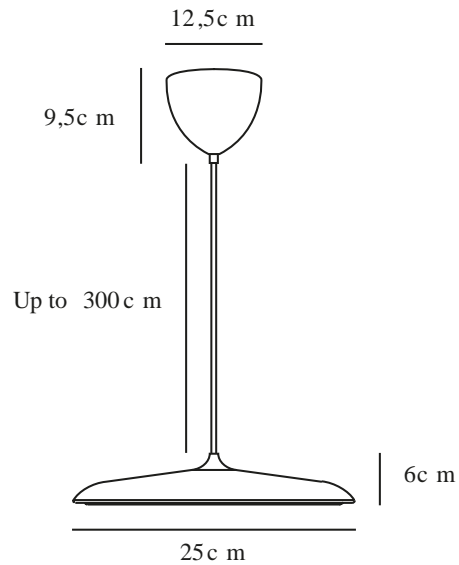

ARTIST 25 | PENDANT | GREY

2420203010

Voltage (V): 220-240 Volt
IP degree: IP20
Class (Class 1, Class 2, Class 3):
Class 2 (Double isolated)
Socket type: LED – Non-replaceable light source
Parallel connection: False

Primary material: Metal
Secondary material: Plastic
Colour of the cable: Grey
Length of the cable (cm): 300
Surface material of the cable:
Textile
Is the cable replaceable: False
Colour: Grey

Height (cm) : 6
Shade Diameter (cm): 25
Shade Height (cm): 6
Lenght (cm): 25

EAN: 5704924022579
Item Number: 2420203010
Pcs Per Master Carton: 2
Sales Box Height (cm): 38

Sales Box Width(cm): 32
Sales Box Depth (cm): 15
Sales Box Volume m³ : 0.0182
Product net weight (kg): 1.15