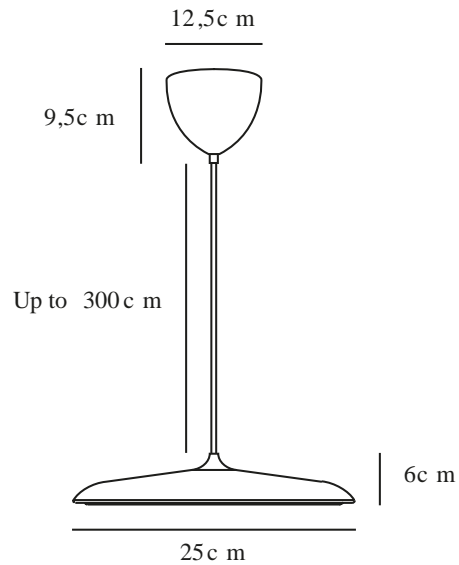

ARTIST 25 | PENDANT | BLACK

2420203003

Voltage (V): 220-240 Volt
IP degree: IP20
Class (Class 1, Class 2, Class 3):
Class 2 (Double isolated)
Socket type: LED – Non-replaceable light source
Parallel connection: False

Primary material: Metal
Secondary material: Plastic
Colour of the cable: Black
Length of the cable (cm): 300
Surface material of the cable: Textile
Is the cable replaceable: False
Colour: Black

Height (cm) : 6
Shade Diameter (cm): 25
Shade Height (cm): 6
Lenght (cm): 25

EAN: 5704924022555
Item Number: 2420203003
Pcs Per Master Carton: 2
Sales Box Height (cm): 38

Sales Box Width(cm): 32
Sales Box Depth (cm): 15
Sales Box Volume m³ : 0.0182
Product net weight (kg): 1.15