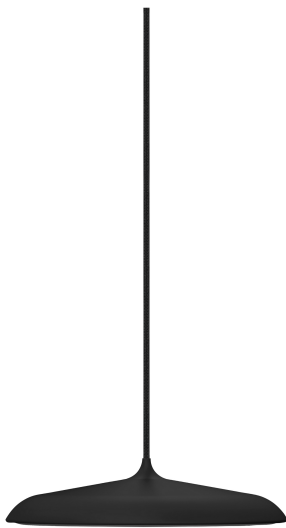

ARTIST 25 | PENDANT | BLACK

2420203003

Voltage (V): 220-240 Volt
IP degree: IP20
Class (Class 1, Class 2, Class 3):
Class 2 (Double isolated)
Socket type: LED – Non-replaceable light source
Parallel connection: False

Primary material: Metal
Secondary material: Plastic
Colour of the cable: Black
Length of the cable (cm): 300
Surface material of the cable: Textile
Is the cable replaceable: False
Colour: Black

Height (cm) : 6
Shade Diameter (cm): 25
Shade Height (cm): 6
Lenght (cm): 25

Brightness of light (Lumen): 1000
Colour temperature (Kelvin): 3000
Ra-value : 90
Lifetime (hours): 30000
Energy class: G
Actual watt (W): 14

- Modern classic • Slim and timeless design • Dimmable
- Soft and diffused light • Long LED lifespan (30,000 hours)