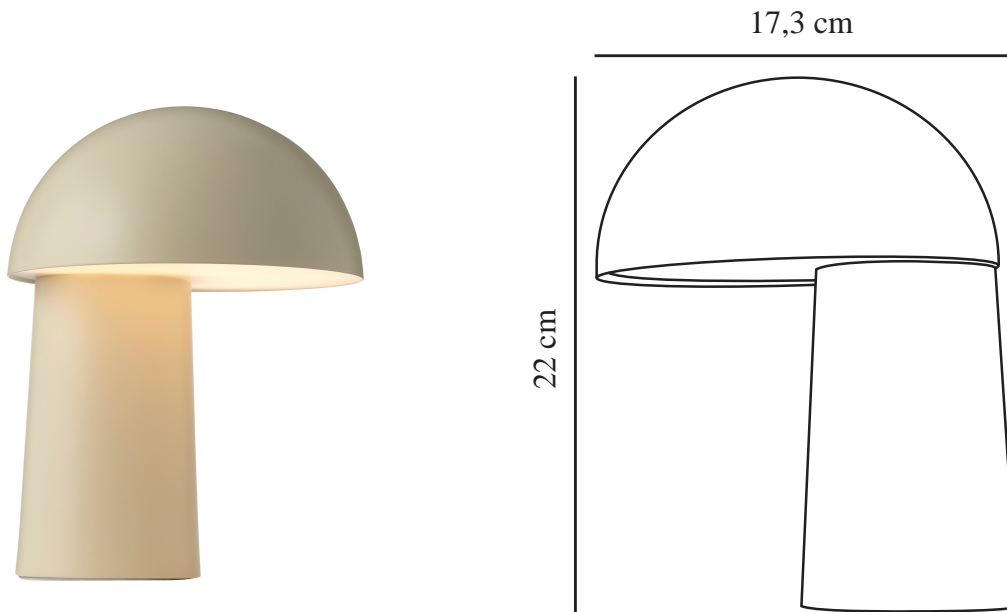

FAYE PORTABLE | TABLE LAMP | BEIGE

2420155009

Voltage (V): 3,7 Volt
IP degree: IP20
Class (Class 1, Class 2, Class 3):
Class 3 (Low voltage)
Socket type: LED – Non-replaceable light source
Switch placement: On the table/ground base
Parallel connection: False

Primary material: Metal
Secondary material: Plastic
Colour of the cable: Black
Length of the cable (cm): 150
Surface material of the cable: Plastic
Is the cable replaceable: True
Colour: Beige

Height (cm) : 21
Shade Diameter (cm): 16
Lenght (cm): 16
EAN: 5704924018312
Item Number: 2420155009
Pcs Per Master Carton: 3
Sales Box Height (cm): 25
Sales Box Width(cm): 19.5

Sales Box Depth (cm): 19.5
Sales Box Volume m³ : 0.0095
Product net weight (kg): 0.86

Brightness of light (Lumen): 300
Colour temperature (Kelvin): 2700
Ra-value : 80
Lifetime (hours): 25000
Battery lasting time for each lumen: 230lm/8h; 92lm/15h; 23lm /65h
Battery recharging 0%-100% (h): 8
Energy class: F

Design For The People
2420155009

5 kWh/1000h

2019/2015

- Easy to place anywhere (battery powered) • USB-C charging cable included
- Dimmable, downward-facing light • Long LED lifespan (25,000 hours)

Danish Designer Charlotte Høncke has created Faye – a portable and rechargeable lamp in harmonic, geometric shapes. This small lamp is packed with both personality and functionality, making it ideal for a shelf or other narrow space that needs a dimmable, downward-facing light. The lamp is easily charged with the included USB cable.