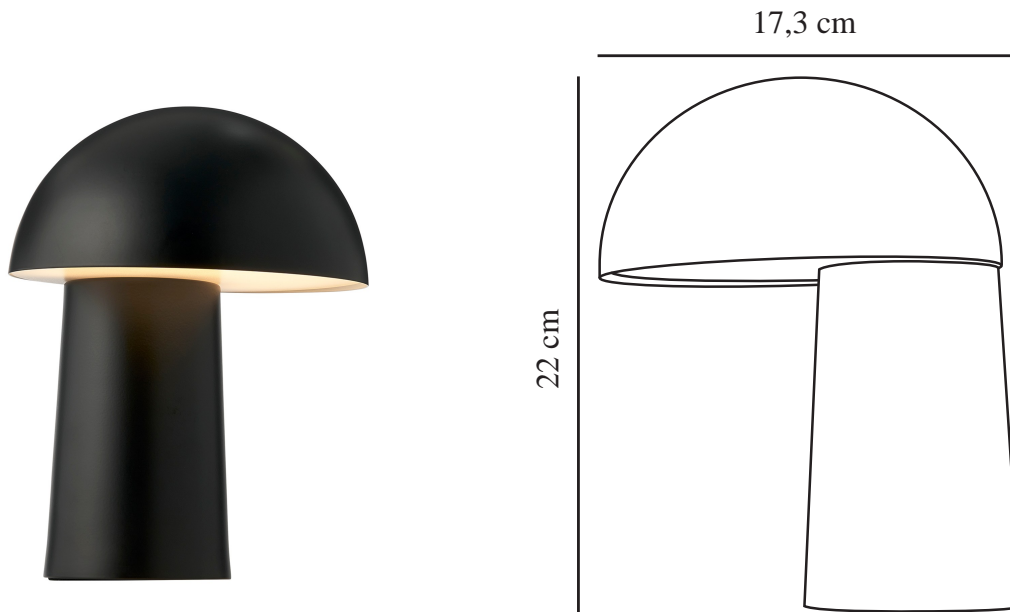

# FAYE PORTABLE | TABLE LAMP | BLACK

2420155003

Voltage (V): 3,7 Volt  
IP degree: IP20  
Class (Class 1, Class 2, Class 3):  
Class 3 (Low voltage)  
Socket type: LED – Non-  
replaceable light source  
Switch placement: On the  
table/ground base  
Parallel connection: False

Primary material: Metal  
Secondary material: Plastic  
Colour of the cable: Black  
Length of the cable (cm): 150  
Surface material of the cable:  
Plastic  
Is the cable replaceable: True  
Colour: Black

Height (cm) : 21  
Shade Diameter (cm): 16  
Lenght (cm): 16  
EAN: 5704924018305  
Item Number: 2420155003  
Pcs Per Master Carton: 3  
Sales Box Height (cm): 25  
Sales Box Width(cm): 19.5

Sales Box Depth (cm): 19.5  
Sales Box Volume m<sup>3</sup> : 0.0095  
Product net weight (kg): 0.86