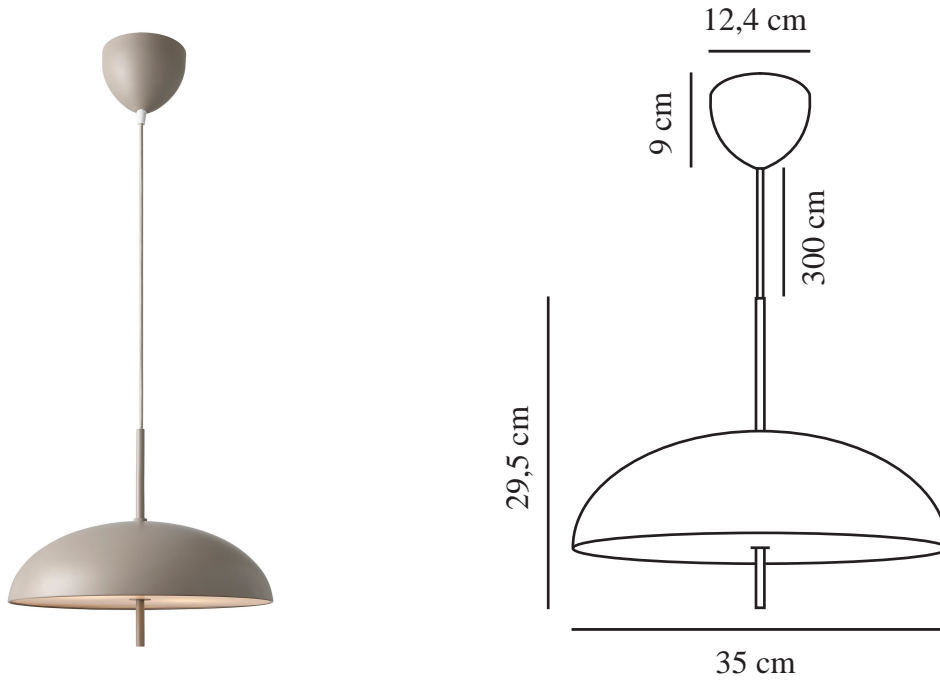

VERSALE 35 | PENDANT | BROWN

2420013009

Voltage (V): 220-240 Volt
IP degree: IP20
Maximum bulb wattage (W): 40
Class (Class 1, Class 2, Class 3):
Class 2 (Double isolated)
Socket type: E27
Parallel connection: False

Primary material: Metal
Secondary material:
Polycarbonate
Colour of the cable: Brown
Length of the cable (cm): 300
Surface material of the cable:
Textile
Is the cable replaceable: False

Colour: Brown
Height (cm) : 29.5
Width (cm): 35
Shade Diameter (cm): 35
Lenght (cm): 35
EAN: 5704924018268
Item Number: 2420013009

Pcs Per Master Carton: 3
Sales Box Height (cm): 22
Sales Box Width(cm): 38
Sales Box Depth (cm): 38
Sales Box Volume m³ : 0.0318
Product net weight (kg): 1.329

- Scandinavian minimalism • Sculptural design
- Soft and diffused light