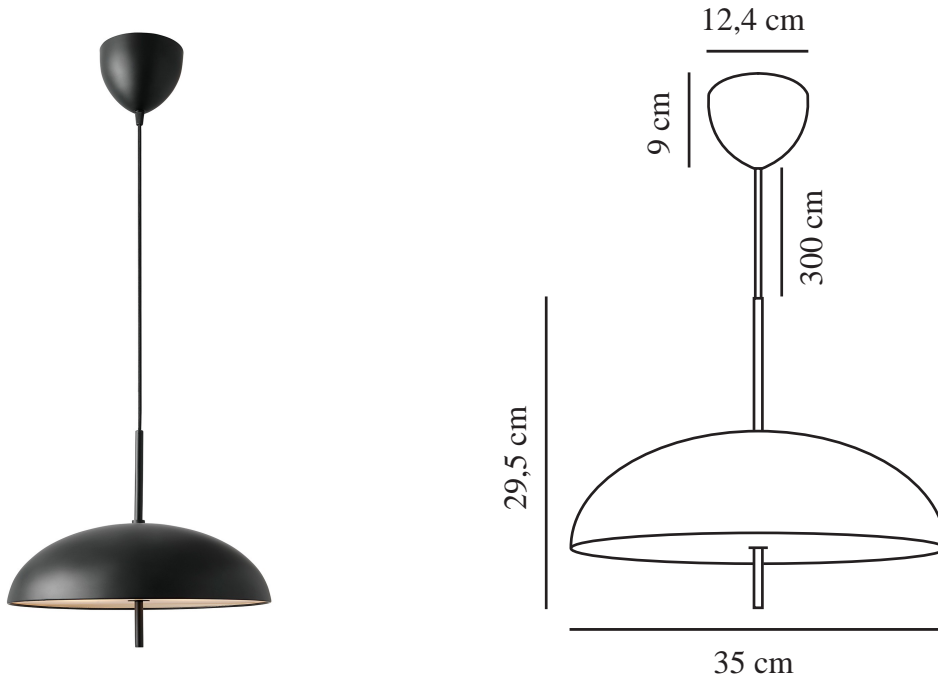

VERSALE 35 | PENDANT | BLACK

2420013003

Voltage (V): 220-240 Volt
IP degree: IP20
Maximum bulb wattage (W): 40
Class (Class 1, Class 2, Class 3):
Class 2 (Double isolated)
Socket type: E27
Parallel connection: False

Colour: Black
Height (cm) : 29.5
Width (cm): 35
Shade Diameter (cm): 35
Shade Height (cm): 35
Lenght (cm): 35

Pcs Per Master Carton: 3
Sales Box Height (cm): 22
Sales Box Width(cm): 38
Sales Box Depth (cm): 38
Sales Box Volume m³ : 0.0318
Product net weight (kg): 1.329

Primary material: Metal
Secondary material:
Polycarbonate
Colour of the cable: Black
Length of the cable (cm): 300
Surface material of the cable:
Textile
Is the cable replaceable: False

EAN: 5704924018251
Item Number: 2420013003

- Scandinavian minimalism • Sculptural design
- Soft and diffused light

The Versale series from Anker Studio epitomises Scandinavian minimalism with a crisp and clean design. A perfectly round shade with a uniform light surface broken only by the frame that pierces it. The pendant effortlessly creates the perfect ambience for your dining area with a pleasant, glare-free light.