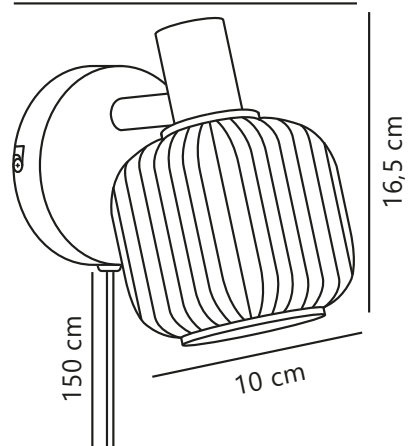

MILFORD MINI | WALL LIGHT | BLACK

2412631003

nordlux®

Item Number: 2412631003

EAN: 5704924018688

TUN: 2378773

Colour: Black

Primary material: Glass

Secondary material: Metal

Colour of the cable: Black

Length of the cable (cm): 150

Surface material of the cable: Plastic

Is the cable replaceable: Yes

IP degree: IP20

Socket type: E14

Class (Class 1, Class 2, Class 3):

Class 2 (Double isolated)

Parallel connection: No

Switch placement: On the cable

Voltage (V): 220-240 Volt

Maximum bulb wattage (W): 10

Height (cm) : 16.5

Width (cm): 19

Shade Diameter (cm): 10

Length (cm): 19

Pcs Per Master Carton: 3

Sales Box Height (cm): 13.5

Sales Box Width(cm): 16.5

Sales Box Depth (cm): 12

Sales Box Volume m³ : 0.0027

Product net weight (kg): 0.48

Simple, modern design • Beautiful fluted glass • Japandi style with a mix of opal glass and black metal • Can be installed with the included cable or directly onto a wall outlet

Milford Mini is a decorative series with mouth-blown opal glass that creates a soft and almost "pleated" look. The design is simple and modern with a mix of opal glass and black metal. The combination of the organic forms and the fluted surface creates a sense of elegance and illuminates the room with a soft light.