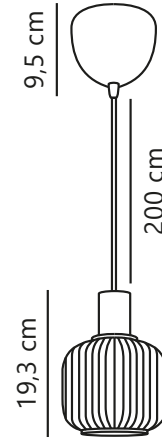

MILFORD MINI | PENDANT | BLACK

2412613003

nordlux®

Item Number: 2412613003

EAN: 5704924018664

TUN: 2378745

Colour: Black

Primary material: Glass

Secondary material: Metal

Colour of the cable: Black

Length of the cable (cm): 200

Surface material of the cable: Plastic

Is the cable replaceable: No

IP degree: IP20

Socket type: E27

Class (Class 1, Class 2, Class 3):

Class 2 (Double isolated)

Parallel connection: No

Voltage (V): 220-240 Volt

Maximum bulb wattage (W): 40

Height (cm) : 19.3

Width (cm): 15

Shade Diameter (cm): 15

Length (cm): 15

Pcs Per Master Carton: 3

Sales Box Height (cm): 24

Sales Box Width(cm): 17

Sales Box Depth (cm): 17

Sales Box Volume m³ : 0.0069

Product net weight (kg): 0.6

Simple, modern design • Beautiful fluted glass • Japandi style with a mix of opal glass and black metal