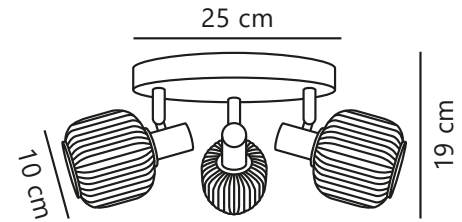

MILFORD MINI 3-RONDEL | CEILING LIGHT | BLACK **nordlux®**

2412606003

Item Number: 2412606003

EAN: 5704924018657

TUN: 2378786

Colour: Black

Primary material: Glass

Secondary material: Metal

IP degree: IP20

Socket type: E14

Class (Class 1, Class 2, Class 3):

Class 2 (Double isolated)

Parallel connection: No

Voltage (V): 220-240 Volt

Maximum bulb wattage (W): 25

Height (cm) : 19

Width (cm): 25

Shade Diameter (cm): 10

Length (cm): 25

Pcs Per Master Carton: 3

Sales Box Height (cm): 31.5

Sales Box Width(cm): 31.5

Sales Box Depth (cm): 15.5

Sales Box Volume m³ : 0.0154

Product net weight (kg): 1.296

Simple, modern design • Beautiful fluted glass • Japandi style with a mix of opal glass and black metal

Milford Mini is a decorative series with mouth-blown opal glass that creates a soft and almost "pleated" look. The design is simple and modern with a mix of opal glass and black metal. The combination of the organic forms and the fluted surface creates a sense of elegance and illuminates the room with a soft light.