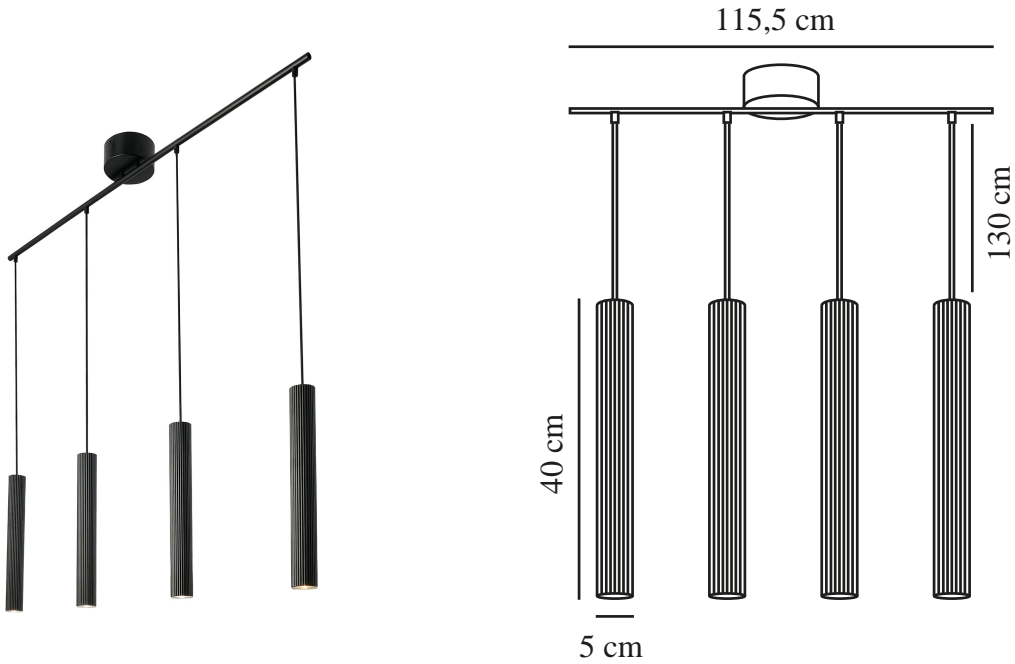

# VICO 4-RAIL | PENDANT | BLACK

2412143003

nordlux®

Voltage (V): 220-240 Volt  
IP degree: IP20  
Maximum bulb wattage (W): 5  
Class (Class 1, Class 2, Class 3):  
Class 2 (Double isolated)  
Socket type: GU10  
Parallel connection: False

Primary material: Metal  
Secondary material: Plastic  
Colour of the cable: Black  
Length of the cable (cm): 130  
Surface material of the cable:  
Textile  
Is the cable replaceable: False  
Colour: Black

Height (cm) : 40  
Width (cm): 115.5  
Shade Diameter (cm): 5  
Shade Height (cm): 40  
Lenght (cm): 115.5

EAN: 5704924018398  
TUN: 2378752  
Item Number: 2412143003  
Pcs Per Master Carton: 3

Sales Box Height (cm): 123  
Sales Box Width(cm): 16  
Sales Box Depth (cm): 13  
Sales Box Volume m<sup>3</sup> : 0.0256  
Product net weight (kg): 2.3

- Scandinavian minimalism • Slimline design
- Easily adjustable cable length

The Vico series embodies Scandinavian elegance through its minimalist, streamlined design. The fluted surface adds a subtle but interesting effect. Vico emits a downward-facing light and can be used e.g. above the dining table.