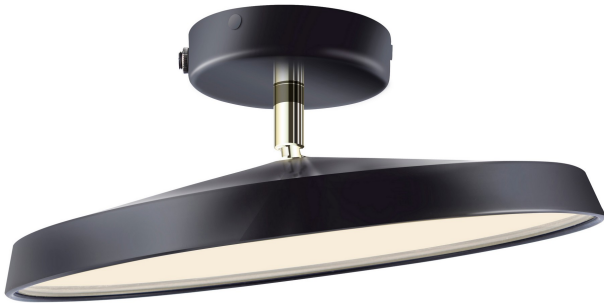

KAITO 2 PRO 30 | CEILING LIGHT | BLACK

2320546003

Voltage (V): 220-240 Volt
IP degree: IP20
Class (Class 1, Class 2, Class 3):
Class 2 (Double isolated)
Socket type: LED – Non-
replaceable light source
Parallel connection: False

Primary material: Metal
Secondary material: Plastic
Colour: Black

Height (cm) : 11.8
Width (cm): 30
Shade Diameter (cm): 30
Shade Height (cm): 4.5
Length (cm): 30
Tilt Angle (°): 45
Turning Angle (°): 350

Brightness of light (Lumen): 1500
Colour temperature (Kelvin): 3000
Ra-value : 80
Lifetime (hours): 30000
Energy class: E
Actual watt (W): 15

- Adjustable lamp head for a directional light
- Dimmable
- Soft and diffused light
- Slim design
- Elegant brass detail
- Long LED lifespan (30,000 hours)

With Kaito Pro, Bønnelycke MDD has created a ceiling fixture that breaks with tradition. A ceiling fixture where design and innovation merge into something greater. The shape stands out as sharp, modern and as a uniform, luminous surface. The functional kip joint, made from brass, adds an elegant superiority to the design. Fixed 24W LED panel.