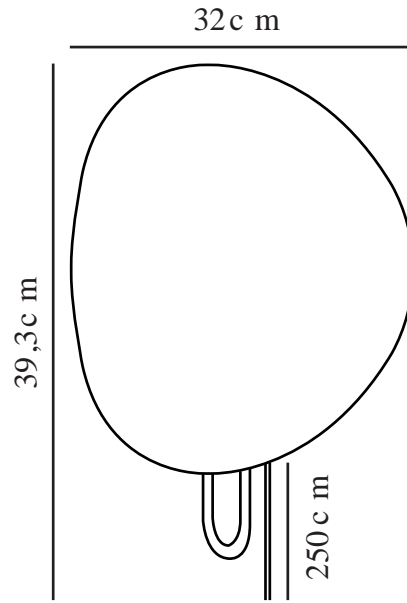

SPARGO | WALL LIGHT | WHITE/BRASS

2320361001

Voltage (V): 220-240 Volt
IP degree: IP20
Maximum bulb wattage (W): 25
Class (Class 1, Class 2, Class 3):
Class 2 (Double isolated)
Socket type: E27
Switch placement: On the cable

Height (cm) : 39.3
Width (cm): 32
Shade Diameter (cm): 32
Length (cm): 32
EAN: 5704924014543
Item Number: 2320361001
Pcs Per Master Carton: 3

Sales Box Height (cm): 39
Sales Box Width(cm): 39.5
Sales Box Depth (cm): 12.5
Sales Box Volume m³ : 0.0193
Product net weight (kg): 1.16

Primary material: Metal
Secondary material: Plastic
Colour of the cable: White
Length of the cable (cm): 180
Surface material of the cable:
Textile
Is the cable replaceable: True
Colour: White/brass

- Soft, indirect light • Soft reflection of light on the wall
- Beautiful brushed brass details

Indirect light is the driving force behind the Spargo wall light by Danish Anker Studio. The large, slightly curved shade reflects the light onto the wall and diffuses it into the room. The shade is elegantly held by the brushed brass base.