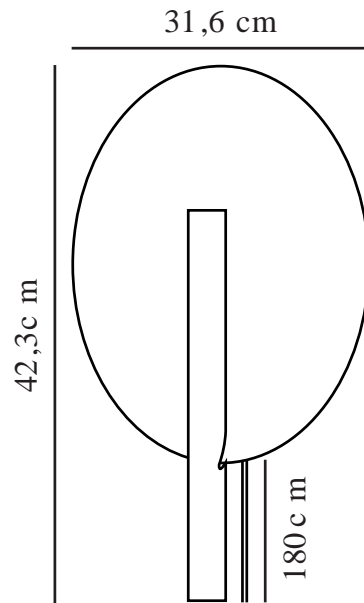

FURIKO | WALL LIGHT | BLACK

2320241003

Voltage (V): 220-240 Volt
IP degree: IP20
Maximum bulb wattage (W): 6
Class (Class 1, Class 2, Class 3):
Class 2 (Double isolated)
Socket type: G9
Switch placement: On the cable

Height (cm) : 42.3
Width (cm): 31.6
Shade Diameter (cm): 31.6
Lenght (cm): 31.6

EAN: 5704924014444
Item Number: 2320241003
Pcs Per Master Carton: 3

Sales Box Height (cm): 39
Sales Box Width(cm): 46.5
Sales Box Depth (cm): 12
Sales Box Volume m³ : 0.0218
Product net weight (kg): 1.07

Primary material: Metal
Secondary material: Plastic
Colour of the cable: White
Length of the cable (cm): 180
Surface material of the cable:
Textile
Is the cable replaceable: True
Colour: Black

- Soft, indirect light
- Beautiful reflection of light on the large shade
- Ideal for a hallway or bedroom