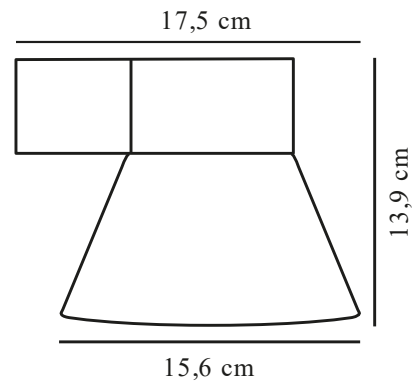

KYKLOP CONE | WALL LIGHT | RUSTY

2318071009

nordlux®

Item Number: 2318071009

EAN: 5704924015533

TUN: 2323179

Colour: Rusty

Primary material: Aluminium

Secondary material: Glass

IP degree: IP54

Socket type: GU10

IK degree: IK05

Class (Class 1, Class 2, Class 3):

Class 1 (Earth contact)

Parallel connection: Yes

Suitable for Seaside: No

Voltage (V): 220-240 Volt

Maximum bulb wattage (W): 25

Height (cm) : 13.4

Width (cm): 15.6

Shade Diameter (cm): 15.6

Projection (cm): 17.6

Mount directly into insulation: No

Pcs Per Master Carton: 3

Sales Box Height (cm): 14

Sales Box Width(cm): 18

Sales Box Depth (cm): 16.5

Sales Box Volume m³ : 0.0042

Product net weight (kg): 0.711

Decorative downlight effect • Parallel connection possible

Kyklop Cone is a classic wall light by Danish design duo Says Who, with a conical shade and a decorative downward facing light.

This light looks beautiful on its own, but you can also place multiple lights together to create an interesting lighting effect.