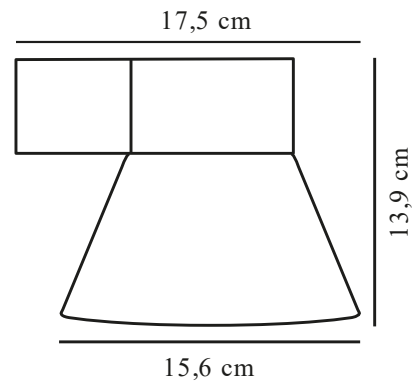

# KYKLOP CONE | WALL LIGHT | BLACK

2318071003

nordlux®

Item Number: 2318071003

EAN: 5704924015526

TUN: 2323181

Colour: Black

Primary material: Aluminium

Voltage (V): 220-240 Volt

Maximum bulb wattage (W): 25

Height (cm) : 13.4

Width (cm): 15.6

Shade Diameter (cm): 15.6

Projection (cm): 17.6

Mount directly into insulation: No

Pcs Per Master Carton: 3

Sales Box Height (cm): 14

Sales Box Width(cm): 18

Sales Box Depth (cm): 16.5

Sales Box Volume m<sup>3</sup> : 0.0042

Product net weight (kg): 0.711