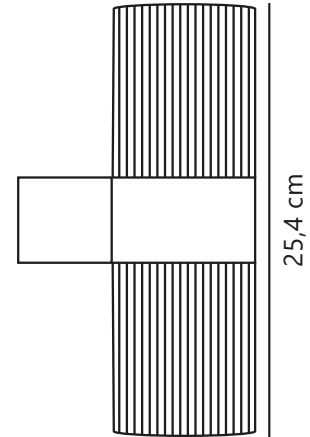

KYKLOP RIPPLE | WALL LIGHT | RUSTY

2318051009

nordlux®

Item Number: 2318051009

EAN: 5704924015519

TUN: 2323182

Colour: Rusty

Primary material: Aluminium

Secondary material: Glass

IP degree: IP54

Socket type: GU10

IK degree: IK05

Class (Class 1, Class 2, Class 3):

Class 1 (Earth contact)

Parallel connection: Yes

Suitable for Seaside: No

Voltage (V): 220-240 Volt

Maximum bulb wattage (W): 25

Height (cm) : 25.4

Width (cm): 8.6

Shade Diameter (cm): 8.6

Length (cm): 8.6

Projection (cm): 14.1

Mount directly into insulation: No

Pcs Per Master Carton: 3

Sales Box Height (cm): 26.5

Sales Box Width(cm): 14.5

Sales Box Depth (cm): 9.5

Sales Box Volume m³ : 0.0037

Product net weight (kg): 0.935

Beautiful, rippled surface • Parallel connection possible