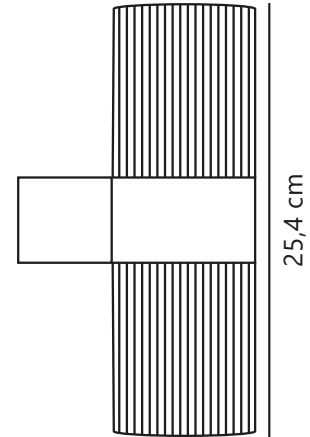

# KYKLOP RIPPLE | WALL LIGHT | BLACK

2318051003

nordlux®

Item Number: 2318051003

EAN: 5704924015502

TUN: 2323183

Colour: Black

Primary material: Aluminium

Secondary material: Glass

IP degree: IP54

Socket type: GU10

IK degree: IK05

Class (Class 1, Class 2, Class 3):

Class 1 (Earth contact)

Parallel connection: Yes

Suitable for Seaside: No

Voltage (V): 220-240 Volt

Maximum bulb wattage (W): 25

Height (cm) : 25.4

Width (cm): 8.6

Shade Diameter (cm): 8.6

Length (cm): 8.6

Projection (cm): 14.1

Mount directly into insulation: No

Pcs Per Master Carton: 3

Sales Box Height (cm): 26.5

Sales Box Width(cm): 14.5

Sales Box Depth (cm): 9.5

Sales Box Volume m<sup>3</sup> : 0.0037

Product net weight (kg): 0.935