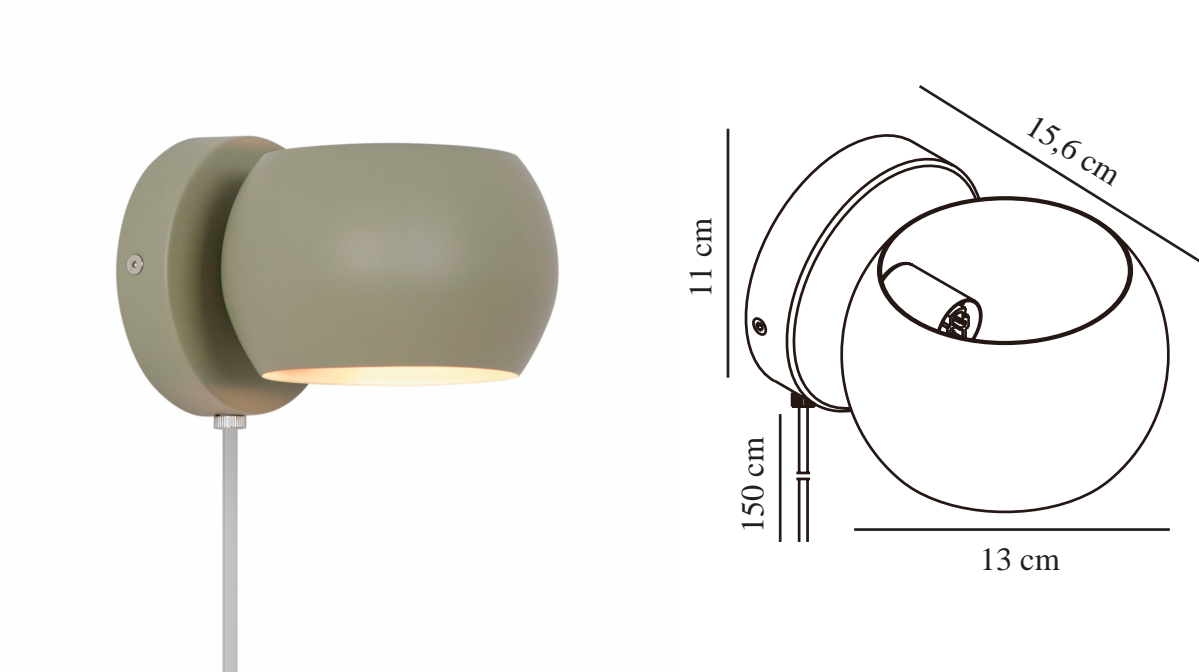

BELIR | WALL LIGHT | DUSTY GREEN

2312201023

nordlux®

Voltage (V): 220-240 Volt
IP degree: IP20
Maximum bulb wattage (W): 5
Class (Class 1, Class 2, Class 3):
Class 2 (Double isolated)
Socket type: G9
Switch placement: On the cable
Parallel connection: False

Primary material: Metal
Secondary material: Plastic
Colour of the cable: White
Length of the cable (cm): 150
Surface material of the cable:
Plastic
Is the cable replaceable: True
Colour: Dusty green

Height (cm) : 11
Width (cm): 15.6
Shade Diameter (cm): 13
Mount directly into insulation:
False
Turning Angle (°): 320

- Lights both up and down • Turnable shade (360°)
- Create interest by using more lamps that all point in different directions

Belir has a small, round design that is perfect above your kitchen counter or next to your sofa or bed. It casts a pleasant light both upwards and downwards, creating an elegant lighting effect on the wall.

Its moveable shade allows you to adjust the direction of the light, making it easy for you to create the perfect atmosphere for any occasion. You can also create a fun look by placing multiple lamps next to each other and pointing the light in different directions.