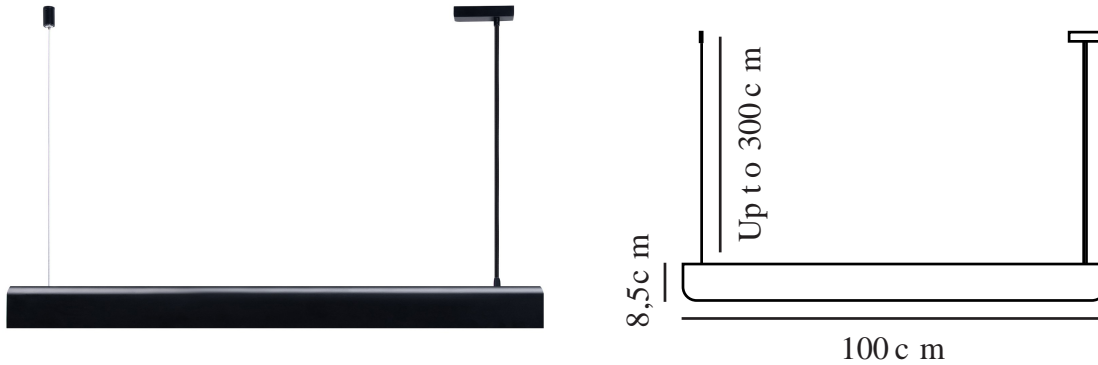

# BEAU 100 | PENDANT | BLACK

2220483003

Voltage (V): 220-240 Volt  
IP degree: IP20  
Maximum bulb wattage (W): 15  
Class (Class 1, Class 2, Class 3):  
Class 2 (Double isolated)  
Socket type: S14S

Primary material: Metal  
Secondary material: Plastic  
Colour of the cable: Black  
Length of the cable (cm): 300  
Surface material of the cable:  
Textile  
Is the cable replaceable: False  
Colour: Black

Height (cm) : 8.5  
Width (cm): 100  
Lenght (cm): 100  
EAN: 5704924010248  
Item Number: 2220483003  
Pcs Per Master Carton: 3  
Sales Box Height (cm): 107  
Sales Box Width(cm): 16

Sales Box Depth (cm): 14  
Sales Box Volume m<sup>3</sup> : 0.024  
Product net weight (kg): 2.55

Brightness of light (Lumen): 1500  
Colour temperature (Kelvin): 2700  
Ra-value : 80  
Lifetime (hours): 25000  
Beam angle (°) : 360  
Energy class: F  
Actual watt (W): 15

- Scandinavian minimalism
- Slim design
- Beautiful above a dining table or in the kitchen
- Replaceable bulb
- Bulb included