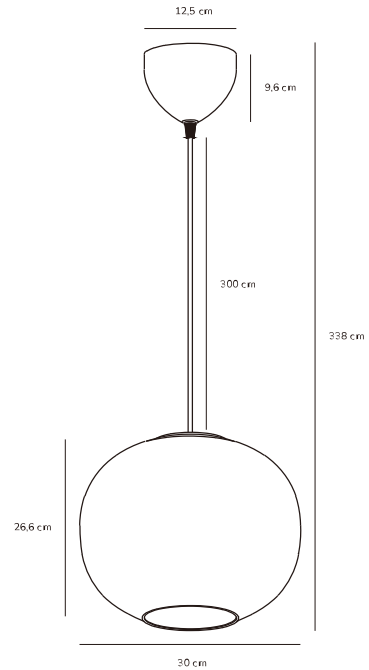

NAVONE 30 | PENDANT | WHITE

2220443001

Voltage (V): 220-240 Volt
IP degree: IP20
Maximum bulb wattage (W): 40
Class (Class 1, Class 2, Class 3):
Class 2 (Double isolated)
Socket type: E27

Primary material: Glass
Secondary material: Metal
Colour of the cable: White
Length of the cable (cm): 300
Surface material of the cable:
Textile
Is the cable replaceable: False
Colour: White

Height (cm) : 26.5
Width (cm): 30
Shade Diameter (cm): 30
Lenght (cm): 30

EAN: 5704924010132
Item Number: 2220443001
Pcs Per Master Carton: 2

Sales Box Height (cm): 31.5
Sales Box Width(cm): 37
Sales Box Depth (cm): 37
Sales Box Volume m³ : 0.0431
Product net weight (kg): 1.42

- Timeless and classic design with modern details • Organic shape
- Beautiful material mix of opal glass and brass

Navone is designed by Danish design studio Mavro/Lefèvre. The overall shape of the shade is soft and round, yet the very subtle curved bottom adds a new interesting dimension that transforms the lamp into more than just a sphere. The brass details add a contemporary touch, underlining the suspended lightness of the lamp.