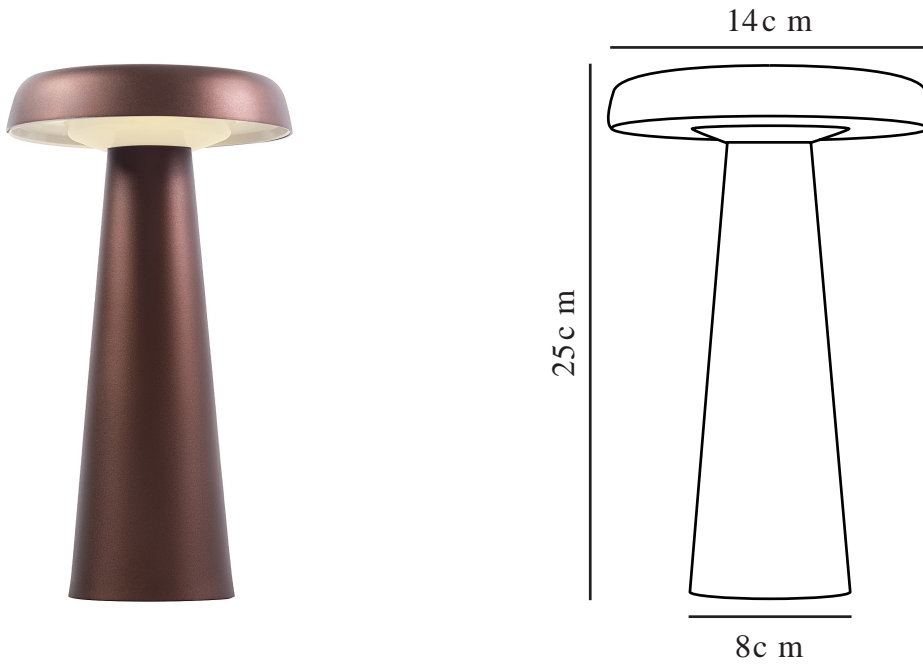

ARCELLO PORTABLE | TABLE LAMP | BURNISHED BRASS

2220155061

Voltage (V): 5 Volt
IP degree: IP54
Class (Class 1, Class 2, Class 3):
Class 3 (Low voltage)
Socket type: LED – Non-replaceable light source
Switch placement: Under the table/ground base
Parallel connection: False

Primary material: Metal
Secondary material: Plastic
Colour of the cable: Black
Length of the cable (cm): 100
Surface material of the cable: Plastic
Is the cable replaceable: True
Suitable for Seaside: False
Colour: Burnished brass

IK degree: IK02
Height (cm) : 25
Width (cm): 14
Shade Diameter (cm): 14
Lenght (cm): 14
EAN: 5704924010040
Item Number: 2220155061
Pcs Per Master Carton: 3
Sales Box Height (cm): 27

Sales Box Width(cm): 16.5
Sales Box Depth (cm): 16.5
Sales Box Volume m³ : 0.0074
Product net weight (kg): 0.82

- **Elegant design** • **Portable and rechargeable with included USB cable** • **Pleasant, downward-facing light**
- **Beautiful anodized surface** • **Suitable for in- and outdoor use (IP54)** • **Long LED lifespan**