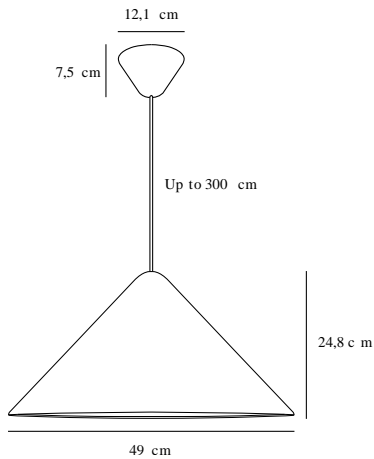

# NONO 49 | PENDANT | BLACK

2120523003

Voltage (V): 220-240 Volt  
IP degree: IP20  
Maximum bulb wattage (W): 50W  
Class (Class 1, Class 2, Class 3):  
Class 2 (Double isolated)  
Bulb base: E27  
Parallel connection: True

Primary material: Metal  
Secondary material: Plastic  
Color of the cable: Black  
Length of the cable (cm): 300  
Surface material of the cable:  
Textile  
Is the cable replaceable: False  
Color: Black

Height (cm): 24.8  
Width (cm): 49  
Shade Diameter (cm): 49  
Length (cm): 49

EAN: 5704924004292  
Item Number: 2120523003  
Pcs Per Master Carton: 3

Sales Box Height (cm): 55.5  
Sales Box Width (cm): 29  
Sales Box Depth (cm): 55.5  
Sales Box Volume m<sup>3</sup>: 0.0893  
Product net weight (kg): 1.75