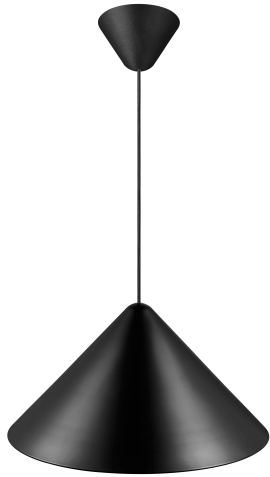

# NONO 49 | PENDANT | BLACK

2120523003

Voltage (V): 220-240 Volt  
IP degree: IP20  
Maximum bulb wattage (W): 50W  
Class (Class 1, Class 2, Class 3):  
Class 2 (Double isolated)  
Bulb base: E27  
Parallel connection: True

Primary material: Metal  
Secondary material: Plastic  
Color of the cable: Black  
Length of the cable (cm): 300  
Surface material of the cable:  
Textile  
Is the cable replaceable: False  
Color: Black

Height (cm): 24.8  
Width (cm): 49  
Shade Diameter (cm): 49  
Length (cm): 49

EAN: 5704924004292  
Item Number: 2120523003  
Pcs Per Master Carton: 3

Sales Box Height (cm): 55.5  
Sales Box Width (cm): 29  
Sales Box Depth (cm): 55.5  
Sales Box Volume m<sup>3</sup>: 0.0893  
Product net weight (kg): 1.75

• Satin soft, matt surface • Diffuser creates a soft and glare-free light

Danish designer Bønnelycke MDD has designed the Nono series with inspiration from modern, geometric shapes. The design language is simple and timeless, carried out in solid, high quality materials. An acrylic diffuser hides the bulb and creates a pleasant light with no glare. Perfect over a dining table where it will emit a soft and functional light.