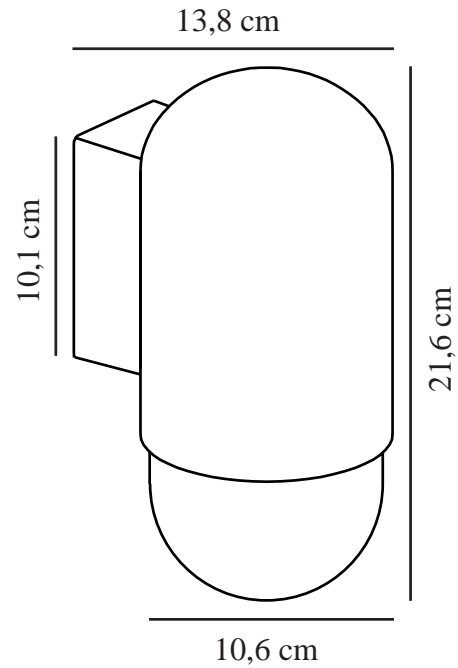

HEKA | WALL LIGHT | SANDED

2118211008

nordlux®

Voltage (V): 220-240 Volt
IP degree: IP54
Maximum bulb wattage (W): 60
Class (Class 1, Class 2, Class 3):
Class 1 (Earth contact)
Socket type: E27
Parallel connection: True

Height (cm) : 21.6
Width (cm): 10.6
Shade Diameter (cm): 10.6
Projection (cm): 13.8
EAN: 5704924010491
TUN: 2276904
Item Number: 2118211008

Pcs Per Master Carton: 3
Sales Box Height (cm): 23
Sales Box Width(cm): 15.5
Sales Box Depth (cm): 12
Sales Box Volume m³ : 0.0043
Product net weight (kg): 1.1

Primary material: Aluminium
Secondary material: Glass
Suitable for Seaside: False
Colour: Sand

• Compact and modern design • Parallel connection possible

The Heka wall light has a very unique and modern design expression - rounded shapes and a soft, downward light. The lamp does not take up much space but ensures good lighting along your entrance path, driveway or any other outdoor space. Carried out in a soft, sandy colour.