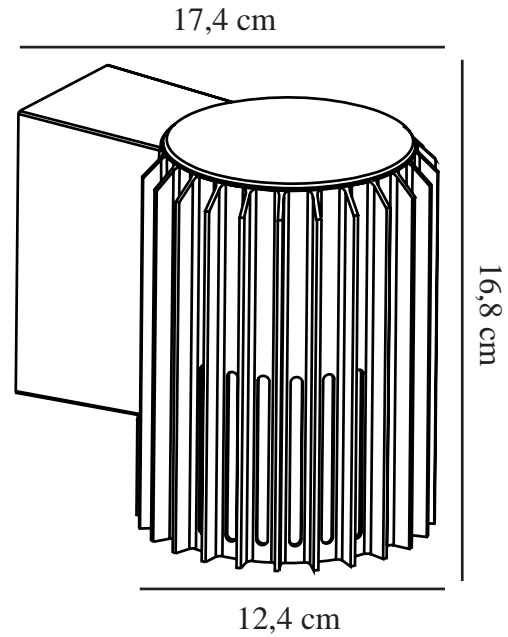

ALUDRA | WALL LIGHT | SEASIDE BLACK

2118011203

nordlux®

Voltage (V): 220-240 Volt
IP degree: IP54
Maximum bulb wattage (W): 15W
Class (Class 1, Class 2, Class 3):
Class 1 (Earth contact)
Socket type: E27
Parallel connection: True

Height (cm): 16.8
Shade Diameter (cm): 12.4
Projection (cm): 17.4
EAN: 5704924022029
TUN: 2389569
Item Number: 2118011203
Pcs Per Master Carton: 3

Sales Box Height (cm): 18.5
Sales Box Width(cm): 19.5
Sales Box Depth (cm): 14
Sales Box Volume m³: 0.0051
Product net weight (kg): 0.94

Primary material: Aluminium
Secondary material:
Polycarbonate
Suitable for Seaside: True
Colour: Seaside black

- Small, compact design
- Beautiful light and shadow effect
- Parallel connection possible
- Durable material that is well-suited for harsh weather
- 10-year guarantee on surface deterioration