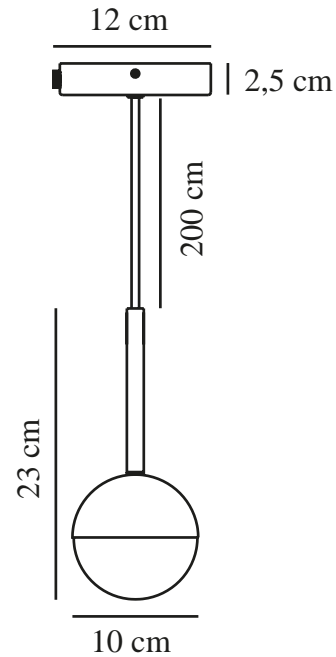

CONTINA | PENDANT | BRASS

2113153035

nordlux®

Voltage (V): 230 Volt
IP degree: IP20
Maximum bulb wattage (W): 5
Class (Class 1, Class 2, Class 3):
Class 2 (Double isolated)
Socket type: G9

Height (cm) : 23
Width (cm): 10
Shade Diameter (cm): 10
Lenght (cm): 10

EAN: 5704924006463
TUN: 2148625
Item Number: 2113153035

Pcs Per Master Carton: 4
Sales Box Height (cm): 24
Sales Box Width(cm): 13
Sales Box Depth (cm): 13
Sales Box Volume m³ : 0.0041
Product net weight (kg): 0.61

Primary material: Metal
Secondary material: Glass
Colour of the cable: White
Length of the cable (cm): 200
Surface material of the cable:
Textile
Is the cable replaceable: False
Colour: Brass

- Contemporary art deco style
- Matte white opal mouth blown glass
- Provides a soft, diffused light

The beautiful design of the Contina pendant completes the Contina series with carefully selected details that make the series really stand out. The light frame is completed by a spherical opal white glass ball that hides the light source and spreads a soft glare-free light into the room. The slim design ensures that the pendant does not take up any unnecessary space in the room.