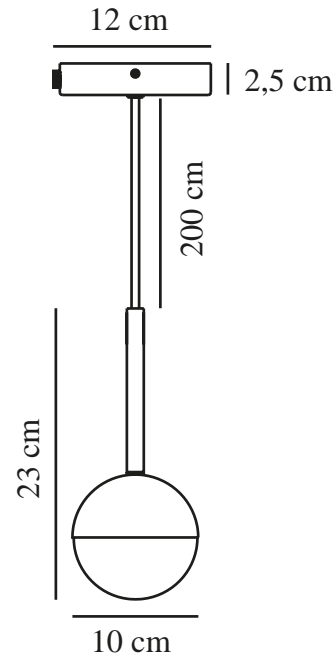

CONTINA | PENDANT | BLACK

2113153003

nordlux®

Voltage (V): 230 Volt
IP degree: IP20
Maximum bulb wattage (W): 5
Class (Class 1, Class 2, Class 3):
Class 2 (Double isolated)
Socket type: G9

Height (cm) : 23
Width (cm): 10
Shade Diameter (cm): 10
Lenght (cm): 10

EAN: 5704924006456
TUN: 2148626
Item Number: 2113153003

Pcs Per Master Carton: 4
Sales Box Height (cm): 24
Sales Box Width(cm): 13
Sales Box Depth (cm): 13
Sales Box Volume m³ : 0.0041
Product net weight (kg): 0.61

Primary material: Metal
Secondary material: Glass
Colour of the cable: Black
Length of the cable (cm): 200
Surface material of the cable:
Textile
Is the cable replaceable: False
Colour: Black

- Contemporary art deco style
- Matte white opal mouth blown glass
- Provides a soft, diffused light

The beautiful design of the Contina pendant completes the Contina series with carefully selected details that make the series really stand out. The light frame is completed by a spherical opal white glass ball that hides the light source and spreads a soft glare-free light into the room. The slim design ensures that the pendant does not take up any unnecessary space in the room.