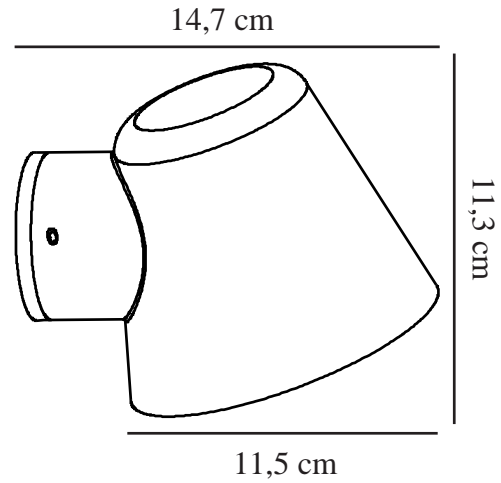

ALERIA | WALL LIGHT | GALVANIZED

2019131031

nordlux®

Voltage (V): 230 Volt
IP degree: IP44
Maximum bulb wattage (W): 35
Class (Class 1, Class 2, Class 3):
Class 1 (Earth contact)
Socket type: GU10
Parallel connection: False

Height (cm) : 11.3
Shade Diameter (cm): 11.5
Projection (cm): 14.4
EAN: 5704924014673
TUN: 2310353
Item Number: 2019131031

Pcs Per Master Carton: 3
Sales Box Height (cm): 10.6
Sales Box Width(cm): 15.3
Sales Box Depth (cm): 12.3
Sales Box Volume m³ : 0.002
Product net weight (kg): 0.4