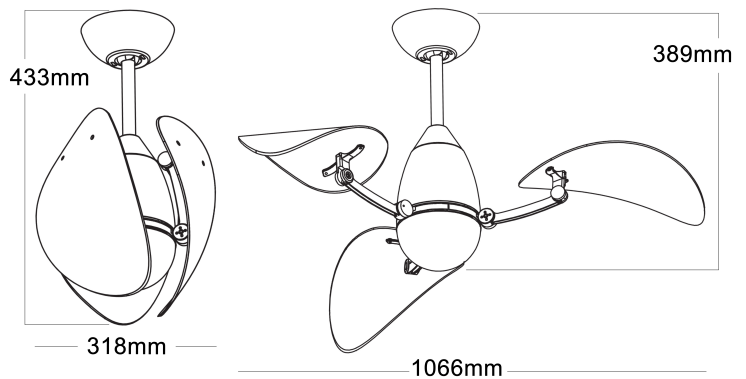

MVA1043WSWR

White motor | White blades

MVA1043WSBR

White motor | Bamboo blades

MVA1043WSCR

White motor | Clear blades

MVA1043MBR

Matt Black motor | Bamboo blades

MVA1043MMR

Matt Black motor | Matt Black blades

MVA1043BCR

Brushed Nickel motor | Clear blades

MVA1043BBR

Brushed Nickel motor | Bamboo blades

- /// 3 year In Home warranty
- /// Dimmable 15W Tricolour switchable (3000k, 4000k or 5000k) LED light
- /// Includes 5 speed remote control
- /// 3 stage step dimming LED light module (click on/off for dimming function)
- /// 30W Brushless DC motor
- /// Summer/Winter reverse button on the remote
- /// Electronically factory balanced blades
- /// Up to 8hr fan timer
- /// 1066mm (42") blade diameter
- /// Hangsure angle canopy
- /// 12° blade pitch

Warm White 3000k	Cool White 4000k	Daylight 5000k