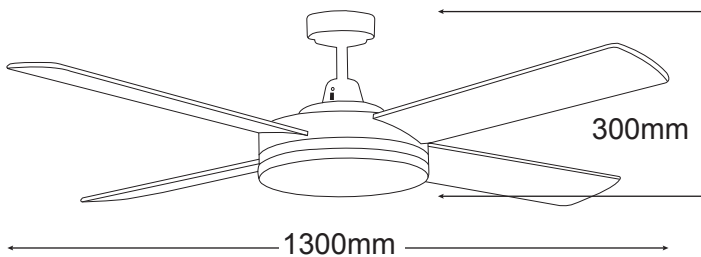

DIAGRAMS

	FORWARD/REVERSE			WALL CONTROL	LUMINOUS FLUX	MAX AIR FLOW
	High	Medium	Low			
CURRENT	0.22A	0.16A	0.12A	3 Speed 2 + 3 5µF / 300V	2050lm	226m³ min-1
POWER	53.7W	29.4W	15.3W