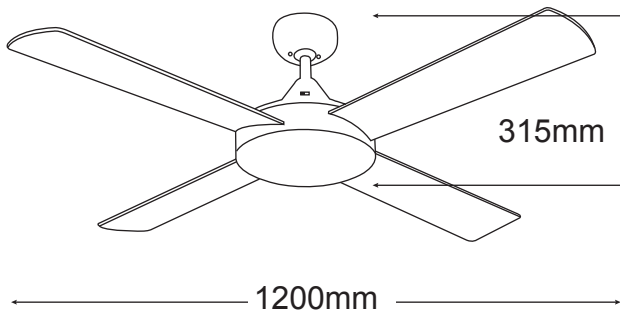

FSP124W

FSP124S

FEATURES

- /// 2 year In Home warranty
- /// High quality silicon steel construction
- /// Powerful 60W motor
- /// 12 degree blade pitch
- /// Solid plywood blades
- /// Reversible motor for summer & winter
- /// Electronically factory balanced blades
- /// 1200mm (48") blade diameter
- /// 3 speed wall control with light switch included
- /// Available in brushed nickel and white finish silicon steel construction

DIAGRAMS

	FORWARD/REVERSE			WALL CONTROL	LUMINOUS FLUX	MAX AIR FLOW
	High	Medium	Low			
CURRENT	0.23A/ 0.214A	0.16A	0.14A	3 Speed 2 + 3 5µF / 300V	N/A	TBA
POWER	55W	30W	16W			