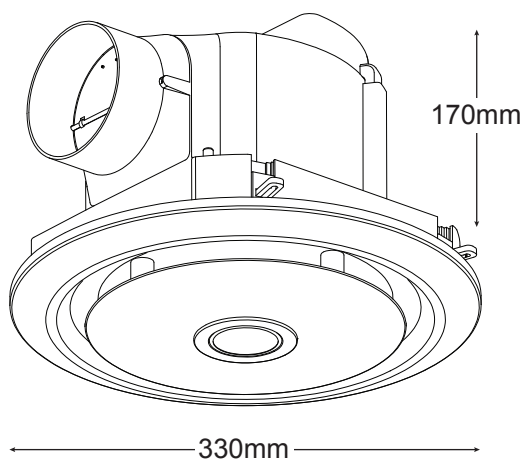

Gyro LED

Gyro Light

The Martec Gyro w/ 5w LED downlight is available in white or silver, with 240 cubic metres of extraction per hour. This perfect, modern design exhaust fan is ideal for small bathrooms.

FEATURES

- /// 3 year replacement warranty
- /// Excellent airflow 240 m³ per hour
- /// Long life ball bearing motor
- /// Quiet operation
- /// Turbo fan blade
- /// Side ducted outlet (100mm diameter, ducting not included)
- /// Draft stopper built into side ducting
- /// Removable grill
- /// Available in both white or silver finish
- /// 1 x 5W 3000K LED GU10 downlight (MBGM3060)

MXFLG25S

MXFLG25W

DIAGRAM

1 x 5W GU10 COB LED Lamp

CUT OUT SIZE 296mm Diameter

GRILL SIZE 330mm Diameter

Minimum ceiling depth of 180mm is required