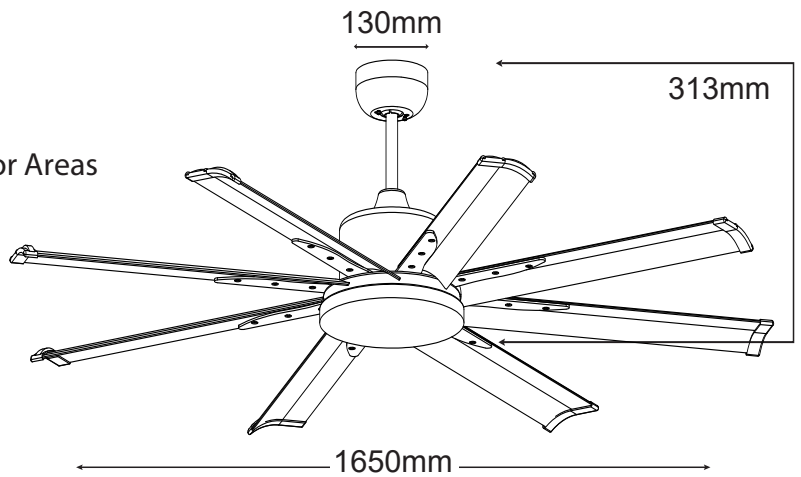

# ALBATROSS MINI

1600mm (65")

**MAF168WR**  
White

**MAF168MR**  
Matt Black

**MAF168BR**  
Brushed Nickel

- /// Brushless quiet DC motor
- /// Ideal for Outdoor Undercover/Alfresco or Indoor Areas
- /// Includes 5 speed remote control
- /// Up to 8hr fan timer
- /// Summer/Winter reverse button on the remote
- /// Steel motor housing
- /// 17° Blade Pitch

## FORWARD/REVERSE

	1	2	3	4	5
<b>SPEED</b>					
<b>RPM</b>	115	96	81	64	51
<b>POWER</b>	35w	22w	14w	8.5w	5.6w